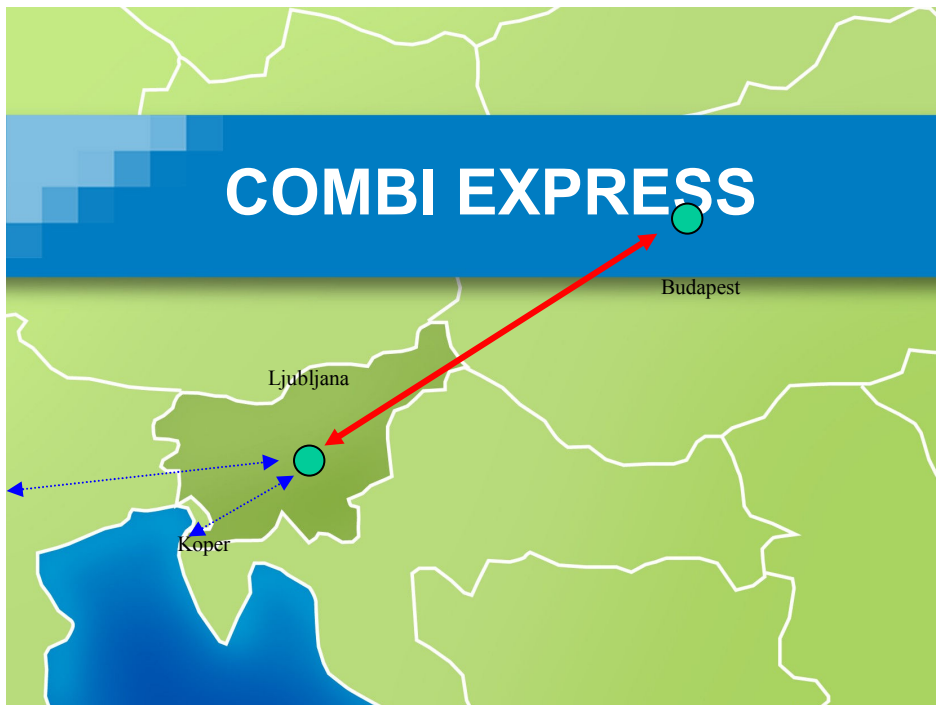

COMBI EXPRESS

DIRECT TRAIN LJUBLJANA – BUDAPEST ⇄

Reliable connection three times a week.
Transit Time A – C in N-S and A-B in S-N direction.

Time Table

Departure Day	Cut – off	Release	Profile	Departure day	Cut – off	Release	Profile
LJUBLJANA KT – BUDAPEST BILK / TRAIN 42020				BUDAPEST BILK - LJUBLJANA KT / TRAIN 42021			
2	A 16.00	B 12.30	P/C 80 P/C 410	1	A 23.30	B 12.30	P/C 80 P/C 410
4	A 16.00	B 12.30	P/C 80 P/C 410	3	A 23.30	B 12.30	P/C 80 P/C 410
6	A 16.00	C 08.00	P/C 80 P/C 410	5	A 23.30	B 12.30	P/C 80 P/C 410

Interconnectivity:

LJUBLJANA KT - KOPER LUKA/KT / TRAIN 50350				KOPER LUKA/KT. – LJUBLJANA KT / TRAIN 50351			
2	A 15.00	B 07.30	P/C 80 C 410	1	A 08.00	B 07.30	P/C 80 C 410
4	A 15.00	B 07.30	P/C 80 C 410	3	A 08.00	B 07.30	P/C 80 C 410
6	A 15.00	B 07.30	P/C 80 C 410	5	A 08.00	B 07.30	P/C 80 C 410
LJUBLJANA KT – VERONA Q.E. / TRAIN 42702				VERONA Q.E. - LJUBLJANA KT / TRAIN 42703			
3	A 12.30	B 02.30	P/C 45 P/C 364	1	A 23.30	B 13.30	P/C 45 P/C 364
6	A 12.30	B 02.30	P/C 45 P/C 364	5	A 23.30	B 13.30	P/C 45 P/C 364