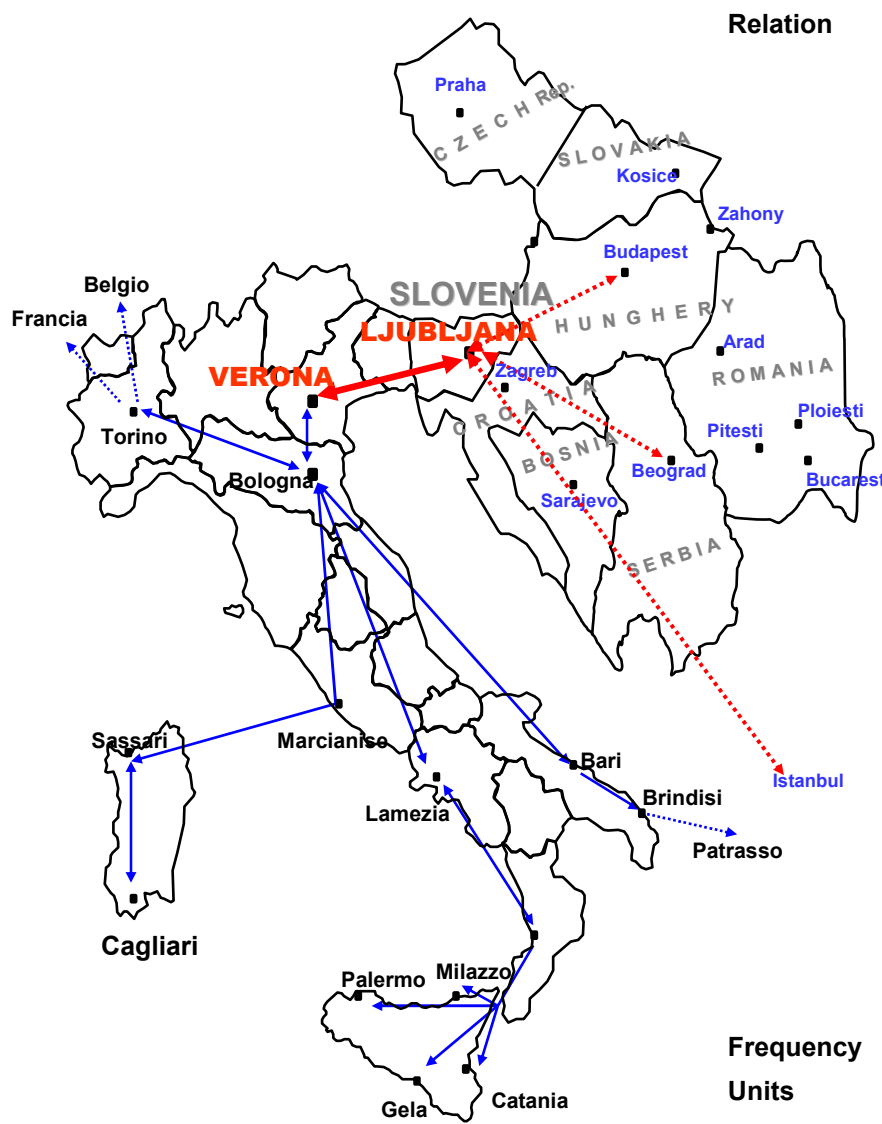

SHUTTLE TRAIN VERONA – LJUBLJANA ⇄ via Villa Opicina / Sezana

Two weekly departures/direction will be schedules according to the following time table.
The transit time is A – B on both direction.

- Relation**
- Verona Q.E. - Ljubljana ⇄**
with gateway connections to the following relations:
- Slovenia**
 - Bosnia in Herzegovina**
 - Croatia**
 - Macedonia**
 - Serbia**
 - ▶ Beograd (**Direct Train**)
 - Romania**
 - Hungary**
 - ▶ Budapest Bilk (**Shuttle Train**)
 - Slovakia**
 - Turkey**
 - ▶ Istanbul Halkali (**Shuttle Train in plan**)
 - Italy (Shuttle Trains)**
 - ▶ Bologna
 - ▶ Torino
 - ▶ Marcianise
 - ▶ Bari
 - ▶ Brindisi
 - ▶ Lamezia
 - ▶ Sicily
 - ▶ Sardine
- Frequency**
2 x week/directions
- Units**
Containers, swap bodies, semi trailers
- Advantages**
Reliable, on time and quick service
No risk due to traffic and bad weather conditions

Time Table

Circulations	Cut – off time	Delivery time	Gauge	Circulations	Cut – off time	Delivery time	Gauge
VERONA Q.E. – LJUBLJANA / TRAIN 42703				LJUBLJANA – VERONA Q.E. / TRAIN 42702			
1	A 23.30	B 15.00	P/C 45 P/C 364	3	A 13.30	B 02.30	P/C 45 P/C 364
4	A 23.30	B 15.00	P/C 45 P/C 364	6	A 13.30	B 02.30	P/C 45 P/C 364

Interconnectivity:

LJUBLJANA – BUDAPEST BILK / TRAIN 42020				BUDAPEST BILK – LJUBLJANA / TRAIN 42021			
2	A 15.00	B 12.30	P/C 80 P/C 410	1	A 20.30	C 07.30	P/C 80 P/C 410
4	A 15.00	B 12.30	P/C 80 P/C 410	3	A 20.30	C 07.30	P/C 80 P/C 410
6	A 15.00	C 08.00	P/C 80 P/C 410	5	A 20.30	C 07.30	P/C 80 P/C 410
LJUBLJANA KT – BEOGRAD ZIT/ TRAIN 42503				BEOGRAD ZIT - LJUBLJANA KT TRAIN / 42502			
2	A 16.00	C 07.00	P/C 45 C 345	2	A 12.00	B 12.00	P/C 45 C 345
4	A 16.00	C 07.00	P/C 45 C 345	4	A 12.00	B 12.00	P/C 45 C 345
KOPER LUKA/KT – LJUBLJANA KT / TRAIN 50351				LJUBLJANA KT – KOPER LUKA/KT. / TRAIN 50350			
2	A 14.00	B 07.00	P/C 80 C 410	2	A 16.00	B 12.00	P/C 80 C 410
5	A 14.00	B 07.00	P/C 80 C 410	5	A 16.00	C 07.00	P/C 80 C 410