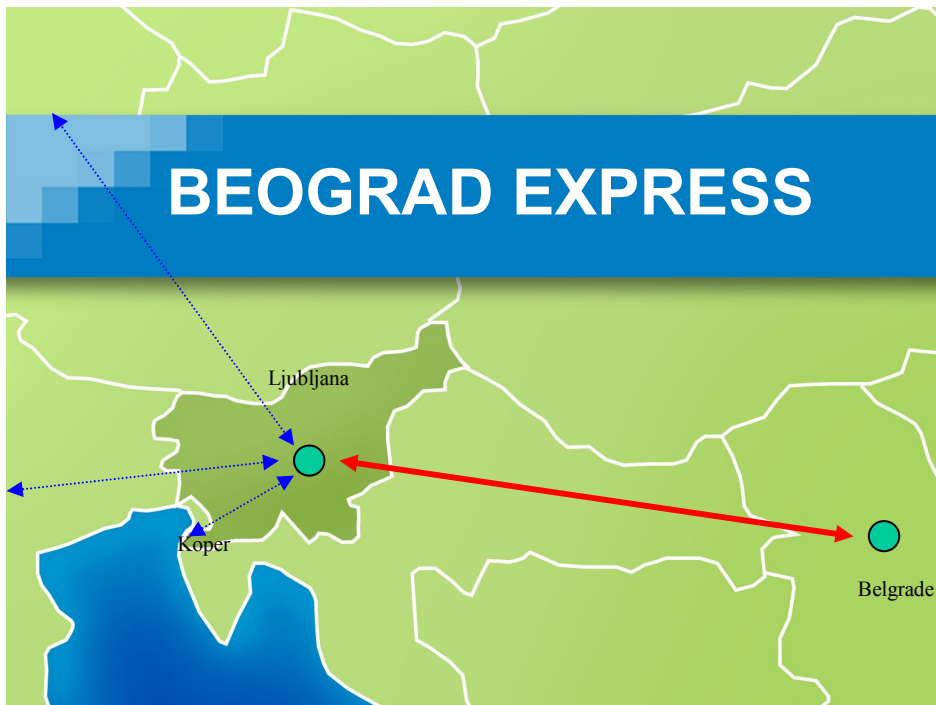

# BEOGRAD EXPRESS

## BLOCK TRAIN LJUBLJANA – BELGRADE ⇄

Reliable connection two times a week.  
Transit Time A – C in N-S and A-B in S-N direction.