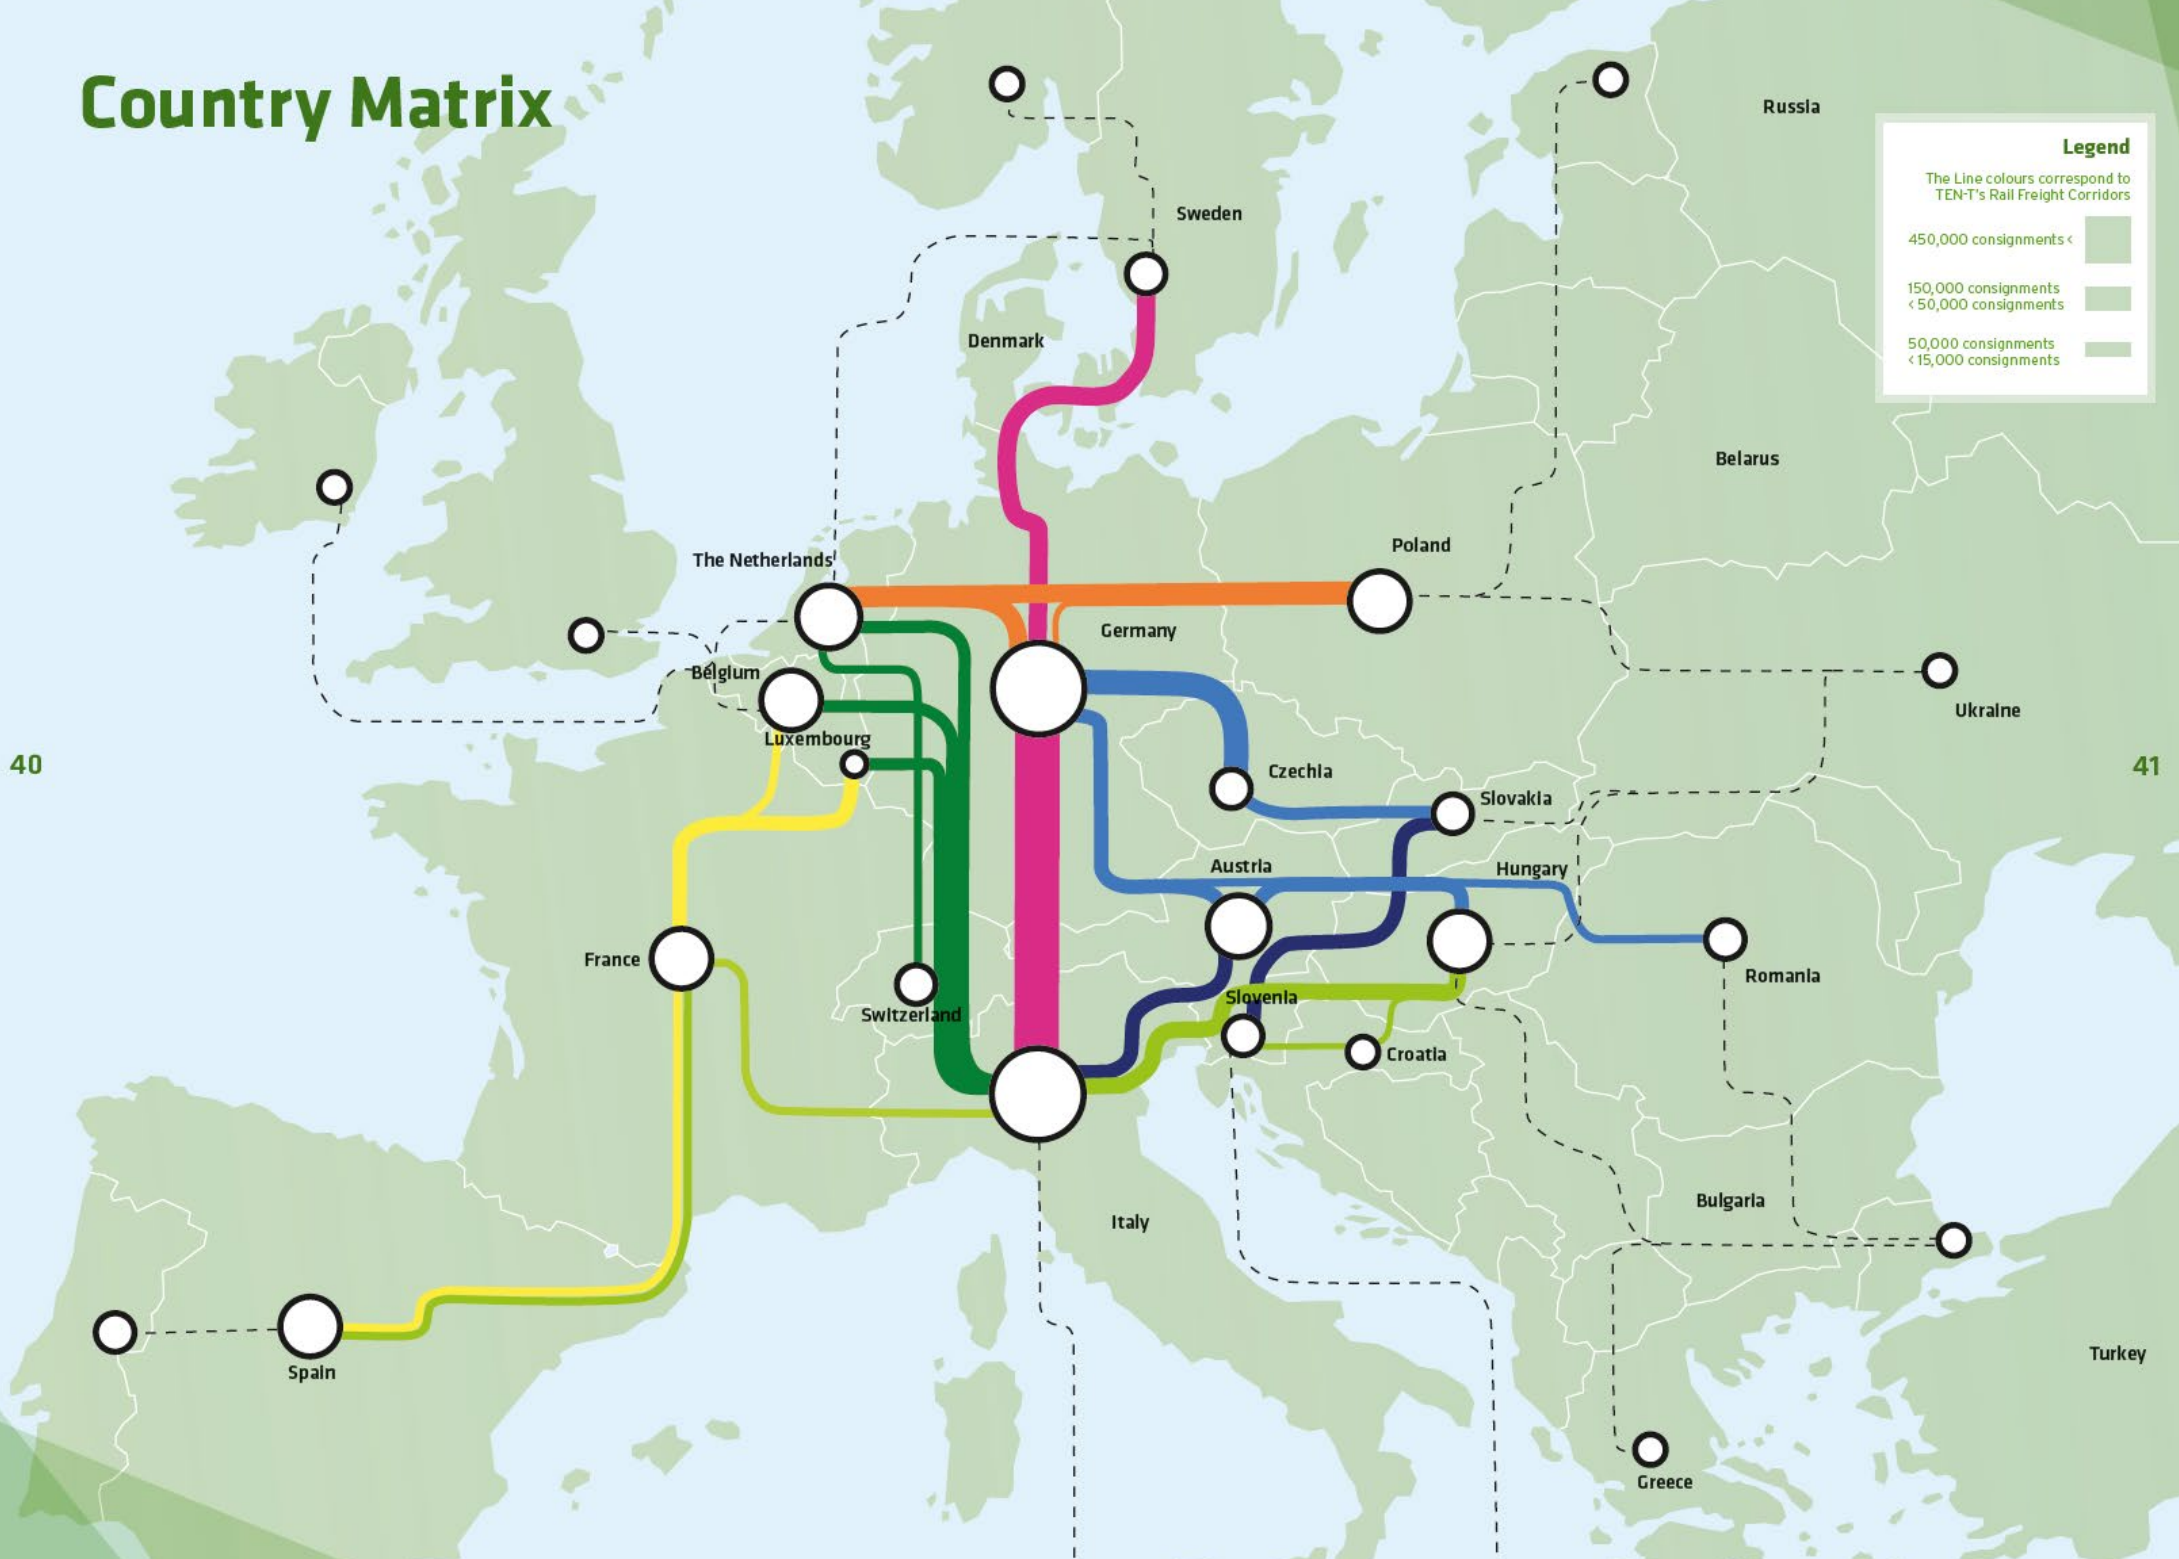

Country Matrix

Legend

The Line colours correspond to TEN-T's Rail Freight Corridors

- 450,000 consignments <
- 150,000 consignments < 50,000 consignments
- 50,000 consignments < 15,000 consignments

40

41

Turkey